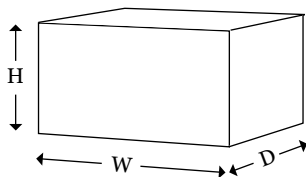

Pandora / storage system

In a few decades our whole world economy has become reliant on the containerization of our supply lines. Known the world over for its indestructible appearance and boxy look, the shipping container is one of the best known industrial archetypes. This modular storage system is inspired by the wonderful colour mosaics that sprout to life in every harbor and container terminal the world around. The individual pieces can be stacked and rotated around in endless (colour-) combinations, to create your personal container terminal for all domestic storage uses.

Technical information

Material: powdercoated steel, smoked glass.
Design: Sander Mulder.

Dimensions (HxWxD):
- Small element: 50 x 100 x 50 cm.
- Medium element: 100 x 100 x 50 cm.
- Large element: 200 x 100 x 50 cm.