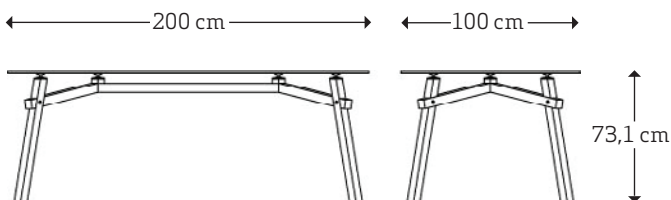

Specifications are subject to change without prior notice.

Colours Base

Colour Glass